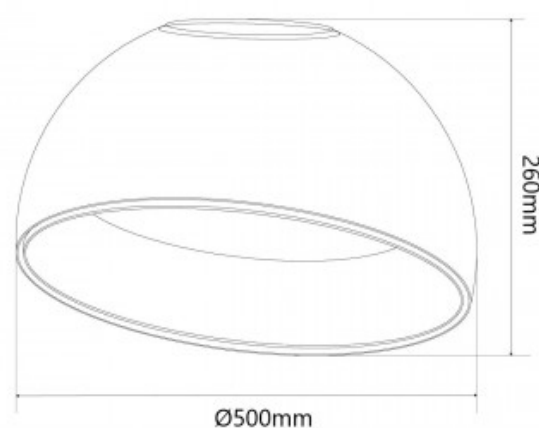

CCT LED slant ceiling light - 24W - Wood effect - ø50cm

Ref. LYC-698-O-50

24W LED ceiling light featuring large dimensions and a slanted design. Versatile style that adapts to any ambiance, highlighting contrasts harmoniously thanks to its metal structure, its wood-effect interior, and a polycarbonate diffuser for uniform and efficient lighting. Thanks to its CCT system (3000K, 4000K, 6000K), it perfectly fits any project. Available in black and white. Make your space shine with style!

Product data

Hue	CCT
Kelvin (K)	3000, 6000, 4000
Lumens (Lm)	2500
Dimmable	No
Power (W)	24
Nominal Voltage (V)	220 - 240 V/AC
Frequency (Hz)	50 - 60
Sensor	No
Orientable	No
Dimensions (mm) LxH	Ø500 X 260
Material	Metal
Diffuser material	Polycarbonate
Use Outdoor	No
IP	IP22
Certificates	CE, ROHS
Warranty	According to legal guarantee: 2 years
Mounting	Surface