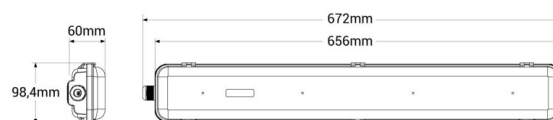

Kit 60cm waterproof LED batten + 2 9W LED T8 tubes - 6000K

Ref. K8480-60-6K

KIT 60cm waterproof LED Batten + 2 9W LED tubes The polycarbonate batten is resistant and durable, ideal for humid and outdoor environments. It supports 2 LED T8 tubes of 60cm. The LED tubes of 9W each, in cool white shade (6000K) are made of nano PVC. They offer an exceptional luminous efficacy of 147lm/W, providing powerful and uniform lighting for various applications.

Datos del producto

| | |
|-------------------------|---------------------------------------|
| Hue | Cool white |
| Kelvin (K) | 6000 |
| LED Type | SMD 2835 |
| Dimmable | No |
| Power (W) | 18 |
| Nominal Voltage (V) | 220 - 240 V/AC |
| Sensor | No |
| Socket | G13 |
| Tube type | T8 |
| Dimensions (mm) LxIxh | 656 x 98.4 x 60 |
| Material | Polycarbonate |
| Diffuser material | Polycarbonate |
| Use Outdoor | Yes |
| IP | IP65 |
| Temperature range | -20°C ~ +40°C |
| Energy efficiency class | E |
| Certificates | CE, ROHS |
| Warranty | According to legal guarantee: 2 years |