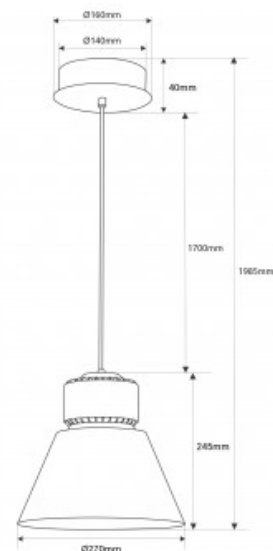

### Commercial LED Low Bay light - 36W - 4300K - CRI95 - KeGu Driver - Black

#### Ref. B8800-BN-N

This aluminium pendant Bay light is designed for commercial lighting. With a power of 36W, it provides high quality lighting with a high color rendering index (CRI>95), highlighting products attractively and inviting to purchase. Available in neutral white (4300K) and black exterior colour. Ideal for stores, businesses and showrooms, it enhances your products with exceptional lighting.

### Product data

Hue	Neutral white
Kelvin (K)	4300
Lumens (Lm)	2600
CRI	95-97
Beam angle (°)	120
LED Type	FC1919
Dimmable	No
Power (W)	36
Nominal Voltage (V)	220 - 240 V/AC
Driver	KeGu
Sensor	No
Orientable	No
Dimensions (mm) LxLxh	1985 x Ø270
Material	Aluminium
Diffuser material	Polycarbonate
Use Outdoor	No
IP	IP20
Lifetime (h)	25000