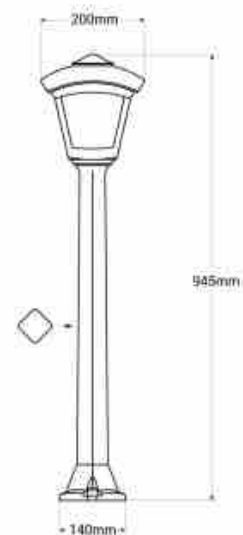

**Outdoor LED path light FUMAGALLI "Giaffa/Roby" - 94.5 cm - IP55**

**Ref. T20.242**

Small-sized (94.5 cm) street lamp for paths by the Italian company Fumagalli, with an elegant and modern design. It is made of resin resistant to shock, corrosion and degradation by UV rays. Due to its IP55 degree of protection, it is suitable for outdoor use. Available in white, black and gray, with opal or transparent diffuser. \*E27 bulb not included.

**Product data**

Hue	CCT
Kelvin (K)	4000, 2700, 6500
Lumens (Lm)	920, 840
Power (W)	8,5
Nominal Voltage (V)	220 - 240 V/AC
Sensor	No
Socket	E27
Orientable	No
Dimensions (mm) LxHxW	200 x 945 x 140
Material	Resin
Diffuser material	PMMA
Use Outdoor	Yes
IP	IP55
Certificates	CE, ROHS
Warranty	According to legal guarantee: 2 years
Insulation class	II

**Product variants**

Reference	Attributes	
T20.242.000.AYV1K	Colour - Black,Diffuser - Opal	
T20.242.000.WYV1K	Colour - White,Diffuser - Opal	
T20.242.000.LYV1K	Colour - Grey,Diffuser - Opal	
T20.242.000.AXV1K	Colour - Black,Diffuser - Clear	
T20.242.000.WXV1K	Colour - White,Diffuser - Clear	
T20.242.000.LXV1K	Colour - Grey,Diffuser - Clear	