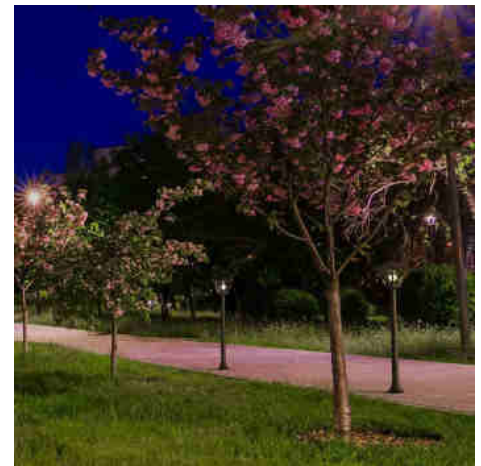

**Outdoor LED path light FUMAGALLI "Giaffa/Roby" - 94.5 cm - IP55**

**Ref. T20.242**

Small-sized (94.5 cm) street lamp for paths by the Italian company Fumagalli, with an elegant and modern design. It is made of resin resistant to shock, corrosion and degradation by UV rays. Due to its IP55 degree of protection, it is suitable for outdoor use. Available in white, black and gray, with opal or transparent diffuser. \*E27 bulb not included.