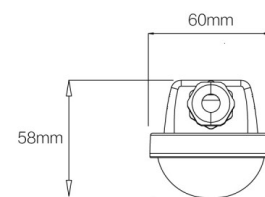

60cm.

Pack x 40 - Linkable LED Tri-proof Batten linear fitting - 9W - 60cm - IP65 - 4000K

Ref. K8420-40-60BN

Pack x 40 - Linkable LED Tri-proof Batten linear fitting - 9W - 60cm - IP65 - 4000K The LED Tri-proof batten linear light is 60cm long, has 9W of power, and boasts excellent lighting and watertightness features. Thanks to its materials and its IP65 protection rating design, this product is resistant to water, dust, and other external agents, making it ideal for installation in humid or outdoor environments.

9W
IP65
LED
990lm

Datos del producto

Hue	Neutral white
Kelvin (K)	4000
Lumens (Lm)	990
Opening angle (°)	120
LED Type	SMD 2835
Dimmable	No
Power (W)	9
Nominal Voltage (V)	220-240 V
Frequency (Hz)	50 - 60
Driver	Internal
Sensor	No
Orientable	No
Dimensions (mm) LxIxh	600 x 78 x 58
Use Outdoor	Yes
IP	IP65
Temperature range	-20°C ~ +40°C
Lifetime (h)	30000
Certificates	CE, ROHS