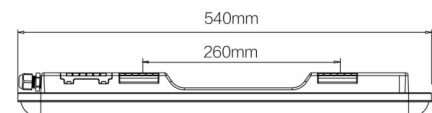

60cm.

Pack x 40 - Linkable LED Tri-proof Batten linear fitting - 9W - 60cm - IP65 - 4000K

Ref. K8420-40-60BN

Pack x 40 - Linkable LED Tri-proof Batten linear fitting - 9W - 60cm - IP65 - 4000K The LED Tri-proof batten linear light is 60cm long, has 9W of power, and boasts excellent lighting and watertightness features. Thanks to its materials and its IP65 protection rating design, this product is resistant to water, dust, and other external agents, making it ideal for installation in humid or outdoor environments.

9W
IP65
LED
990lm

Datos del producto

Hue	Neutral white
Kelvin (K)	4000
Lumens (Lm)	990
Opening angle (°)	120
LED Type	SMD 2835
Dimmable	No
Power (W)	9
Nominal Voltage (V)	220-240 V
Frequency (Hz)	50 - 60
Driver	Internal
Sensor	No
Orientable	No
Dimensions (mm) LxIxh	600 x 78 x 58
Use Outdoor	Yes
IP	IP65
Temperature range	-20°C ~ +40°C
Lifetime (h)	30000
Certificates	CE, ROHS