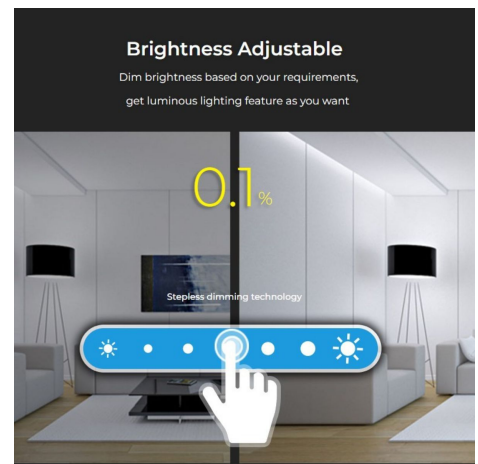

## CCT RF Touch control panel - 4 zones - White - Mi-Light

### Ref. B2

The touch control panel offers complete lighting control for CCT Miboxer/Milight 2.4G LED luminaires. With a sleek, high-sensitivity touch interface it allows for easy and intuitive adjustment of brightness and color temperature. Compatible with the Mi-Light/MiBoxer line of LED controllers.\*\* Powered by 2 AAA batteries - NOT included\*\*