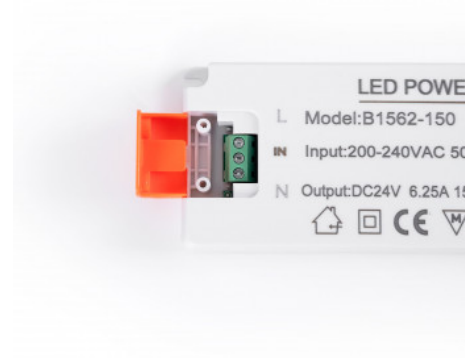

## Ultra slim power supply - 24V - 150W - 6.25A - IP20

### Ref. B1562-150

24V and 150W Ultra slim power supply. High efficiency, long life and protection against short circuits, overloads and surges. Power 150W Output Voltage: 24V Output Current: 6.25A

### Product data

Power (W)	150
Nominal Voltage (V)	200 - 250V AC
Dimensions (mm) LxHxh	185 x 63 x 22
Use Outdoor	No
IP	IP20
Certificates	CE, ROHS
Warranty	According to legal guarantee: 2 years
Output voltage (V)	24V
Maximum intensity (A)	6.25