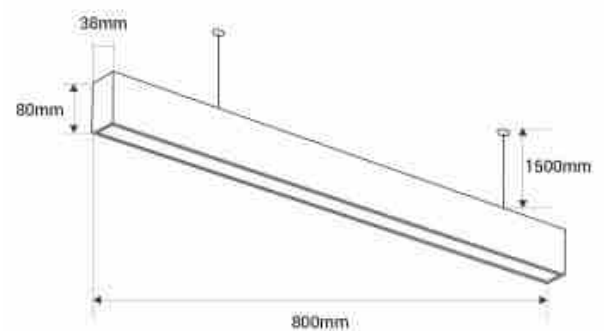

### Pendant/Surface Mounted LED Linear light - Slim - 24W - 80cm - 1700lm

#### Ref. B9070-80

Modern and functional 24W LED linear luminaire, perfect for offices and stores. It offers flicker-free lighting, a CRI > 90, and neutral white light (4000K). With a versatile design, it can be installed as suspended or surface-mounted, with the option for series connection.

#### Product data

Hue	Neutral white
Kelvin (K)	4000
Lumens (Lm)	1700
CRI	90-95
Beam angle (°)	120
Power (W)	24
Nominal Voltage (V)	220 - 240 V/AC
Sensor	No
Orientable	No
Material	Aluminium
Diffuser material	Polycarbonate
Use Outdoor	No
IP	IP20
Lifetime (h)	20000
Energy efficiency class	F
Certificates	CE, ROHS
Warranty	5 years
Length	800mm

Width	38mm
Height	80mm