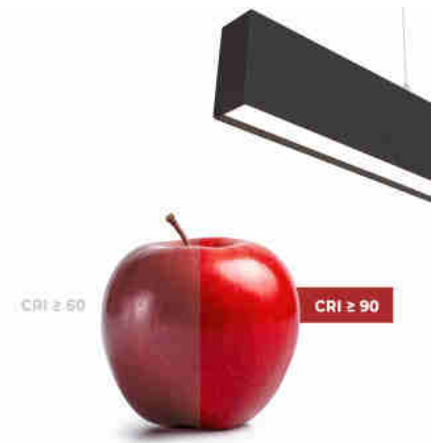

### Pendant/Surface Mounted LED Linear light - Slim - 24W - 80cm - 1700lm

#### Ref. B9070-80

Modern and functional 24W LED linear luminaire, perfect for offices and stores. It offers flicker-free lighting, a CRI > 90, and neutral white light (4000K). With a versatile design, it can be installed as suspended or surface-mounted, with the option for series connection.

#### Product data

Hue	Neutral white
Kelvin (K)	4000
Lumens (Lm)	1700
CRI	90-95
Beam angle (°)	120
Power (W)	24
Nominal Voltage (V)	220 - 240 V/AC
Sensor	No
Orientable	No
Material	Aluminium
Diffuser material	Polycarbonate
Use Outdoor	No
IP	IP20
Lifetime (h)	20000
Energy efficiency class	F
Certificates	CE, ROHS
Warranty	5 years
Length	800mm