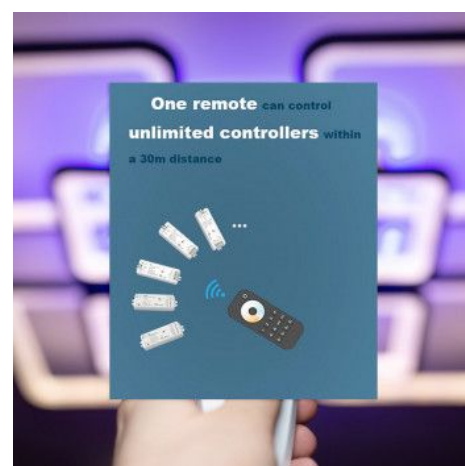

### RGB + CCT LED Remote control - 1 zone / 2 scenes - SK-RT5-N - Skydance

#### Ref. SK-RT5-N

Skydance RGB+CCT 1-zone wireless remote control. It allows to regulate the light intensity, colour (RGB) or colour temperature (CCT) by means of a touch wheel and independent buttons. Fast and reliable RF transmission up to 30 metres. Includes wall holder.