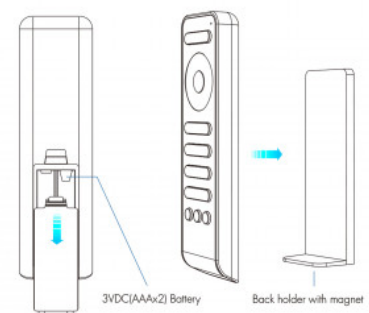

Single color/CCT LED remote control - 4 zones / 3 scenes - SK-RS2 - Skydance

Ref. SK-RS2-N

The Skydance single-color/CCT wireless remote control allows easy adjustment of the light intensity and colour temperature from warm to cool white in 4 different zones, making the groups and combinations required. It incorporates a high sensitivity touch wheel. Fast and reliable RF transmission up to 30 meters. Includes wall holder.

Product data

Material	Polycarbonate
IP	IP20
Certificates	CE, ROHS
Warranty	5 years
Connectivity	RF
Battery Type	3V (AAA * 2PCS)
Colour control	CCT
Control Distance	30m
Length	155mm
Width	43mm
Height	17.5mm