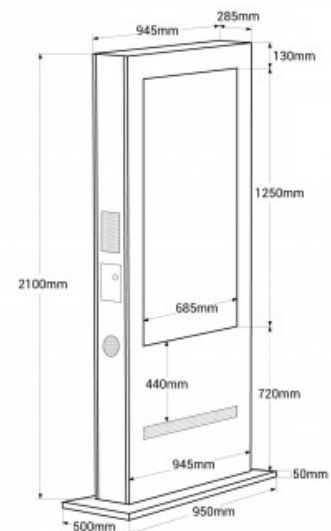

### Outdoor digital totem - 55" LCD screen- Double sided - Touch - Android - White

#### Ref. DWC550SL-T-B

55-inch digital double-sided totem. (Touchscreen) Maximize the impact of your message with our double-sided advertising display, projecting unique content on each screen to captivate your audience from every angle. Featuring a white metal structure and a 5mm anti-vandal glass, specially designed for outdoor durability. The screen boasts a brightness of 2000 nits ensuring excellent visibility and visual impact. Its setup is straightforward with an Android operating system. Content can be projected via USB or online through software. This versatile digital signage solution will attract customers, capturing their attention and boosting sales. Also available with black metal frame (SKU: DWC550SL-N). Product subject to special shipping conditions: +100€ +VAT- No additional discounts or coupons allowed.

### Product data

Nominal Voltage (V)	220 - 240 V/AC
Dimensions (mm) LxHxW	2100 x 950 x 500
Material	Metal, Anti-vandal glass
Use Outdoor	Yes
IP	IP55
Lifetime (h)	50000
Certificates	CE, ROHS
Warranty	According to legal guarantee: 2 years
Connectivity	Ethernet, HDMI INPUT, RJ45 (Ethernet), USB, Wi-Fi (2,4 GHz), Bluetooth 4.2
Inches	55"
Resolution	1920 x 1080
Brightness	2000cd/m <sup>2</sup>
Picture Format	16:9
Response time	8 ms
Colours	16.7 million
CPU	T972 - Cuatro núcleos
GPU	Mali-G31 / Cuatro núcleos

RAM	LPDDR4 / 2GB
Storage	16 Gb
Operating system	Android 9.0
Speakers	2 X 10W
Images	BMP, GIF, JPEG, PNG
Video	AVI, MKV, MP4, MPEG4, WMV, H.265, H.264
Weight (kg)	320
Tactile	Yes
Display Type	LCD
Average consumption per screen	220W