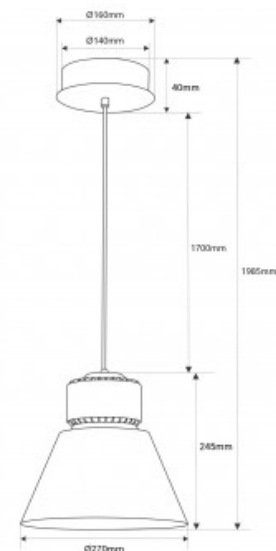

Commercial LED Low Bay light - 36W - 4300K - CRI95 - KeGu Driver - Red

Ref. B8800-BN-RO

This aluminium pendant Bay light is designed for commercial lighting. With a power of 36W, it provides high quality lighting with a high color rendering index (CRI>95), highlighting products attractively and inviting to purchase. Available in neutral white (4300K) and red exterior colour. Ideal for stores, businesses and showrooms, it enhances your products with exceptional lighting.

Product data

Hue	Neutral white
Kelvin (K)	4300
Lumens (Lm)	2600
CRI	95-97
Beam angle (°)	120
LED Type	FC1919
Dimmable	No
Power (W)	36
Nominal Voltage (V)	220 - 240 V/AC
Driver	KeGu
Sensor	No
Orientable	No
Material	Aluminium
Diffuser material	Polycarbonate
Use Outdoor	No
IP	IP20
Lifetime (h)	25000
Energy efficiency class	F