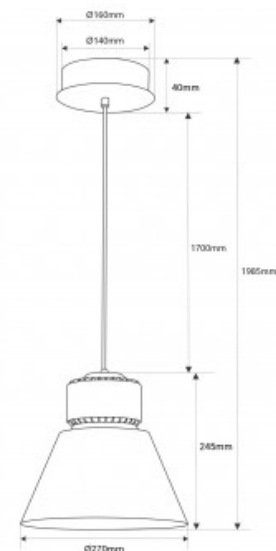

Commercial LED Low Bay light - 36W - 4300K - CRI95 - KeGu Driver - Grey

Ref. B8800-BN-GR

This aluminium pendant Bay light is designed for commercial lighting. With a power of 36W, it provides high quality lighting with a high color rendering index (CRI>95), highlighting products attractively and inviting to purchase. Available in neutral white (4300K) and grey exterior colour. Ideal for stores, businesses and showrooms, it enhances your products with exceptional lighting.

Product data

Hue	Neutral white
Kelvin (K)	4300
Lumens (Lm)	2600
CRI	95-97
Beam angle (°)	120
LED Type	FC1919
Dimmable	No
Power (W)	36
Nominal Voltage (V)	220 - 240 V/AC
Driver	KeGu
Sensor	No
Orientable	No
Dimensions (mm) LxH	1985 x Ø270
Material	Aluminium
Diffuser material	Polycarbonate
Use Outdoor	No
IP	IP20
Lifetime (h)	25000