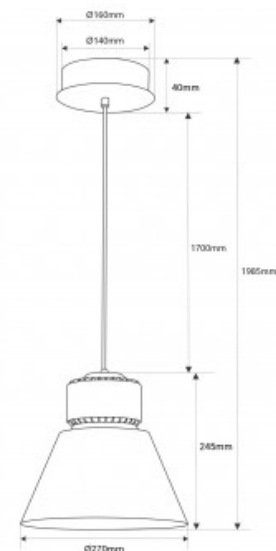

Commercial LED Low Bay light - 36W - 4300K - CRI95 - KeGu Driver - Blue

Ref. B8800-BN-AZ

This aluminium pendant Bay light is designed for commercial lighting. With a power of 36W, it provides high quality lighting with a high color rendering index (CRI>95), highlighting products attractively and inviting to purchase. Available in neutral white (4300K) and blue exterior colour. Ideal for stores, businesses and showrooms, it enhances your products with exceptional lighting.

Product data

Hue	Neutral white
Kelvin (K)	4300
Lumens (Lm)	2600
CRI	95-97
Beam angle (°)	120
LED Type	FC1919
Dimmable	No
Power (W)	36
Nominal Voltage (V)	220 - 240 V/AC
Driver	KeGu
Sensor	No
Orientable	No
Dimensions (mm) LxLxh	1985 x Ø270
Material	Aluminium
Diffuser material	Polycarbonate
Use Outdoor	No
IP	IP20
Lifetime (h)	25000