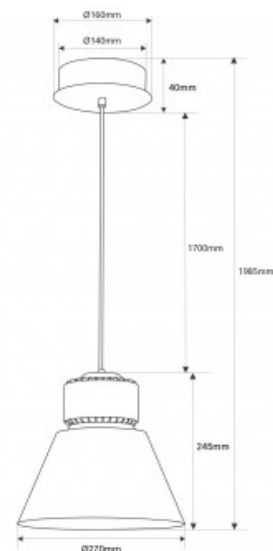

CRI ≥ 60

CRI ≥ 90

Commercial LED Low Bay light - 36W - 4300K - CRI95 - KeGu Driver - White

Ref. B8800-BN-B

This aluminium pendant Bay light is designed for commercial lighting. With a power of 36W, it provides high quality lighting with a high color rendering index (CRI>95), highlighting products attractively and inviting to purchase. Available in neutral white (4300K) and white exterior colour. Ideal for stores, businesses and showrooms, it enhances your products with exceptional lighting.

Product data

Hue	Neutral white
Kelvin (K)	4300
Lumens (Lm)	2600
CRI	95-97
Beam angle (°)	120
LED Type	SMD1921, FC1919
Dimmable	No
Power (W)	36
Nominal Voltage (V)	220 - 240 V/AC
Driver	KeGu
Sensor	No
Orientable	No
Dimensions (mm) LxLxh	1985 x Ø270
Material	Aluminium
Diffuser material	Polycarbonate
Use Outdoor	No
IP	IP20
Lifetime (h)	25000