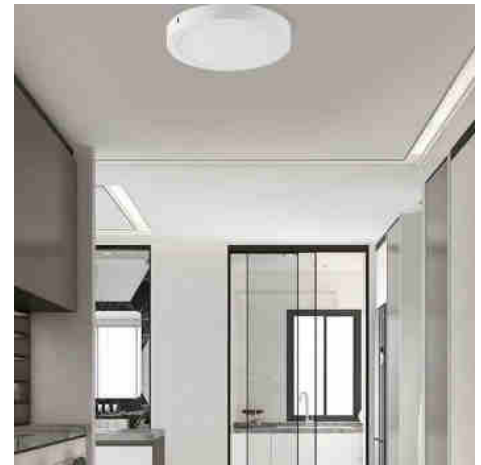

6W
CRI>80
LED
365
lm/W
IP20

Circular LED ceiling light - 6W - Ø11.5cm - 365lm

Ref. B1080

LED ceiling light, 6W of power and 365lm. Minimalist design in white with a 160° beam angle. Includes driver with EMC filter that ensures flicker-free lighting. Ideal for interior lighting, efficient and easy to install. Available in neutral white shade (4000K).

Product data

Hue	Neutral white
Kelvin (K)	4000
Efficiency (Lm/w)	50
CRI	80-85
Beam angle (°)	120
LED Type	SMD 2835
Nominal Voltage (V)	230V-AC
Frequency (Hz)	50 - 60
Driver	External
Sensor	No
Orientable	No
Dimensions (mm) Lxhx	Ø116x35
Material	Aluminium
Diffuser material	Polycarbonate
Use Outdoor	No
IP	IP20
Temperature range	-20°C ~ +40°C
Frequency of use	Intensive