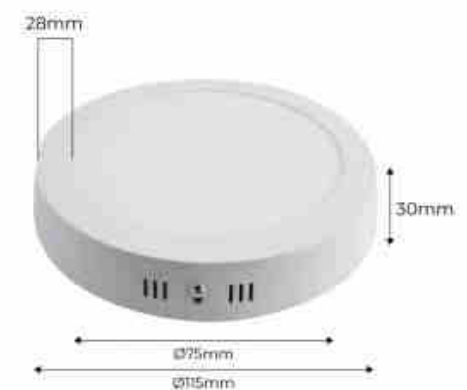

6W
CRI>80
LED
365
lm/W
IP20

Circular LED ceiling light - 6W - Ø11.5cm - 365lm

Ref. B1080

LED ceiling light, 6W of power and 365lm. Minimalist design in white with a 160° beam angle. Includes driver with EMC filter that ensures flicker-free lighting. Ideal for interior lighting, efficient and easy to install. Available in neutral white shade (4000K).

Product data

Hue	Neutral white
Kelvin (K)	4000
Efficiency (Lm/w)	50
CRI	80-85
Beam angle (°)	120
LED Type	SMD 2835
Nominal Voltage (V)	230V-AC
Frequency (Hz)	50 - 60
Driver	External
Sensor	No
Orientable	No
Dimensions (mm) Lxhx	Ø116x35
Material	Aluminium
Diffuser material	Polycarbonate
Use Outdoor	No
IP	IP20
Temperature range	-20°C ~ +40°C
Frequency of use	Intensive