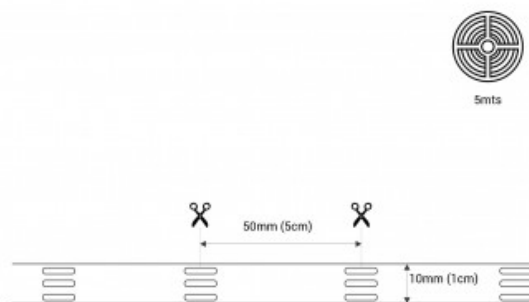

COB RGB LED Strip - 24V DC - Side emission - 12W/m - 10mm - IP20 - 5cm cut - 5 met res roll

Ref. BLSCOB-24V12W-SIDE-IP20-RG

This 24V DC COB RGB LED strip provides continuous and shadowless lighting. Highly flexible, it offers side light emission, perfect for edge highlighting, signage, and displays. It has a power of 12W/m and luminous efficiency of 100lm/W. 5-metre roll.

Product data

Hue	RGB
Efficiency (Lm/w)	100
Beam angle (°)	120
LED Type	COB
Dimmable	Yes
Nominal Voltage (V)	24V-DC
Use Outdoor	No
IP	IP20
Temperature range	-20°C ~ +40°C
Energy efficiency class	F
Certificates	CE, ROHS
Warranty	According to legal guarantee: 2 years
Power/m (W/m)	12
No. of chips/metre	560
Cutting distance (mm)	50
Adhesive	Yes
Track width (mm)	10
Length	5 mts

Width	10 mm
Height	3mm
