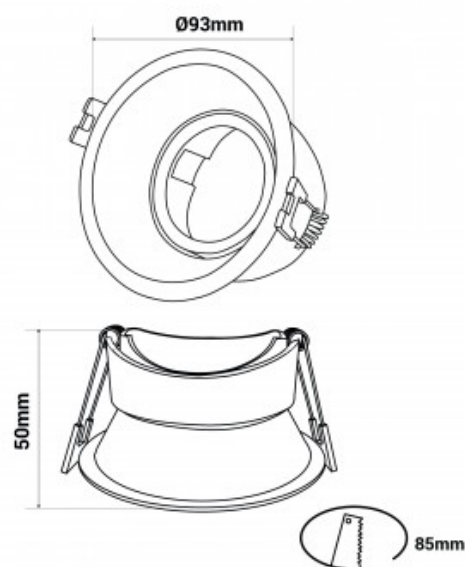

### KIT - Recessed downlight Ø93mm (white) + 5.4W GU10 Bulb + Socket

#### Ref. K994-B

Complete lighting kit consisting of: Recessed downlight ring, Ø93mm, low UGR - Adjustable - White colour. 5.4W GU10 LED bulb - Available in 3 shades: warm, neutral and cool white. Pre-wired ceramic GU10 lampholder.

#### Product data

Hue	Cool white, Neutral white, Warm white
Kelvin (K)	6000, 4000, 2700
Efficiency (Lm/w)	130
Power (W)	5,4
Socket	GU10
Orientable	Yes
Dimensions (mm) LxIxh	Ø 93 x 50 mm
Material	Polycarbonate, Bulb: Crystal
Diffuser material	Polycarbonate
Use Outdoor	No
IP	IP20
Certificates	CE, ROHS
Warranty	According to legal guarantee: 2 years
Cutting dimensions (mm)	Ø 85 mm
Mounting	Recessed