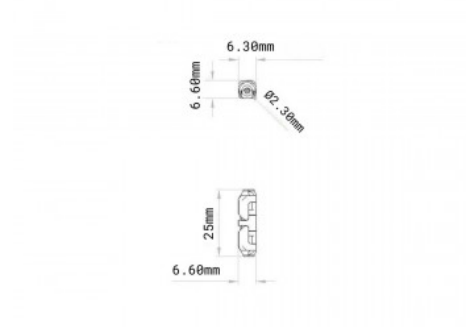

## Inline quick connector for 1 wire - 0.34~0.54mm<sup>2</sup> - 300V / 9A

### Ref. WJ-I-1C

Straight 1-pin quick connector, supports up to 300V and 9A. Compatible with Ø 0.34-0.54mm<sup>2</sup> cables. Indoor use, IP40. \*\*Cable not included\*\*

### Product data

IP	IP40
Certificates	CE, ROHS
Warranty	According to legal guarantee: 2 years
Maximum intensity (A)	9
Length	25mm
Width	6.30mm
Height	6.60mm