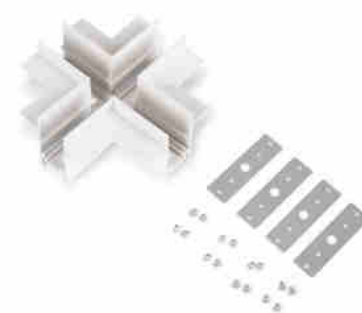

X-connector for recessed magnetic track - 20mm - White

Ref. CME-X-B

The X-connector allows the connection of four sections of recessed magnetic rail at an angle of 90°, forming an intersection in the same plane. It's easy to assemble and includes all the necessary accessories to ensure optimum installation. Available in black and white. **Does not include electrical connector**

Product data

Material	Aluminium
Use Outdoor	No
IP	IP20
Certificates	CE, ROHS
Warranty	According to legal guarantee: 2 years
Track Type	Magnetic
Length	125mm
Width	26mm
Height	55mm