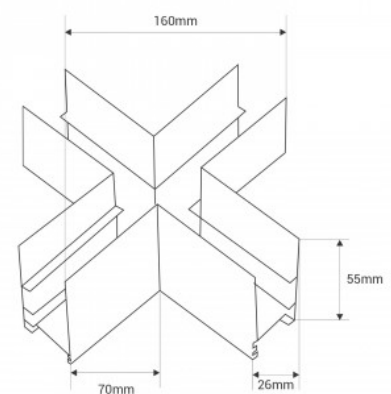

### X-connector for surface mounted magnetic track - 20mm - Black

#### Ref. CMS-X-N

The X-connector allows the connection of four sections of surface-mounted magnetic track at a 90° angle, forming an intersection on the same plane. It's easy to assemble and includes all the necessary accessories to ensure optimum installation. Available in black and white. \*\*Does not include electrical connector\*\*

#### Product data

Use Outdoor	No
IP	IP20
Certificates	CE, ROHS
Warranty	According to legal guarantee: 2 years
Track Type	Magnetic
Length	160mm
Width	26mm
Height	55mm