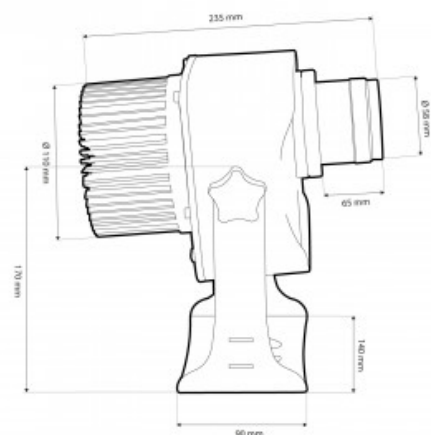

LED GOBO projector - 40W - 30° optics - Outdoor - Adjustable

Ref. KBLP40E-R-30

GOBO LED projector 40W + 30° optics to project logos, images and badges outdoors in high definition. Projects rotating or fixed images in high definition. Outdoor use (IP65). 30° optics with manually adjustable focus. Barcelona LED provides the service of laser engraving of logos on the mirrored glass, including free engraving of the first logo in up to 4 colors with an estimated delivery of 10-15 days.

Product data

Hue	Cool white
Kelvin (K)	6000
Lumens (Lm)	4000
CRI	80-85
UGR	No
LED Type	COB
Dimmable	No
Nominal Voltage (V)	220 - 240 V/AC
Frequency (Hz)	50 - 60
Driver	Internal
Sensor	No
Orientable	Yes
Dimensions (mm) LxH	235 x 170
Material	Metal
Diffuser material	Glass
Use Outdoor	Yes
IP	IP65
Temperature range	-18°C ~ +55°C