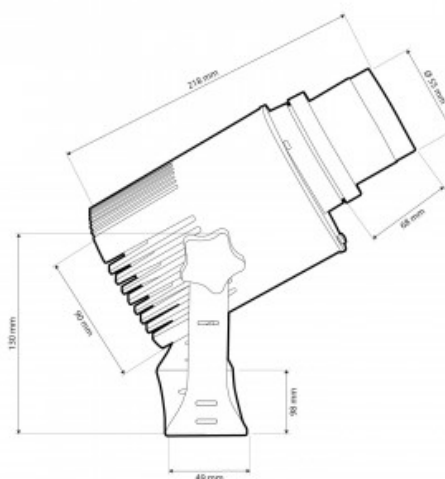

## LED GOBO projector - 20W - 60° optics - Outdoor - Adjustable

### Ref. KBLP20E-R-60

GOBO LED Projector 20W + 60° optics to project logos, images and badges outdoors with high definition. Projects rotating or fixed images in high definition. Outdoor use (IP65). 60° optics with manually adjustable focus. Includes remote control (A23-12V battery not included). Barcelona LED provides the service of laser engraving of logos on the mirrored glass, including free engraving of the first logo in up to 4 colors with an estimated delivery of 10-15 days.

### Product data

Lumens (Lm)	3200
CRI	80-85
Dimmable	No
Power (W)	20
Nominal Voltage (V)	100 - 240 V/AC
Frequency (Hz)	50 - 60
Driver	Internal
Sensor	No
Orientable	Yes
Dimensions (mm) LxLxh	218 x 130
Material	Metal
Diffuser material	Glass
Use Outdoor	Yes
IP	IP65
Temperature range	-18°C ~ +55°C
Frequency of use	Normal
Lifetime (h)	25000
Energy efficiency class	A+ (2021)