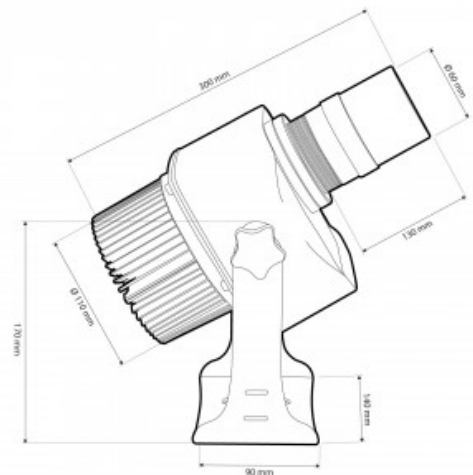

LED GOBO projector - 30W - 13° optics - Outdoor - Adjustable

Ref. KBLP30E-R-13

30W GOBO LED Projector + optics 13° to project logos, images and badges outdoors with high definition. Projects rotating or fixed images in high definition. Outdoor use (IP65). 13° optics with manually adjustable focus. Barcelona LED provides the service of laser engraving of logos on mirrored glass, including free engraving of the first logo in up to 4 colors with an estimated delivery of 10-15 days.

Product data

Hue	Cool white
Kelvin (K)	6000
Lumens (Lm)	3200
CRI	80-85
LED Type	COB
Dimmable	No
Power (W)	30
Nominal Voltage (V)	220 - 240 V/AC
Frequency (Hz)	50 - 60
Driver	Internal
Sensor	No
Orientable	Yes
Dimensions (mm) LxLxh	300 x 170
Material	Metal
Diffuser material	Glass
Use Outdoor	Yes
IP	IP65
Temperature range	-18°C ~ +55°C