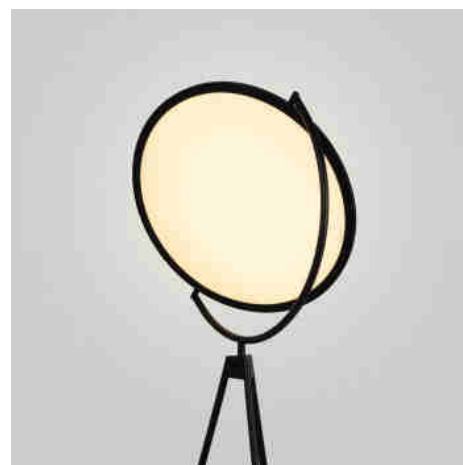

Design LED Floor lamp "Eyes" - 26W - Warm light

Ref. L3099-N

"Eyes" floor lamp featuring an avant-garde design, with an adjustable flat disc serving as a diffuser. With 26W of power, it provides a warm and soft light, ideal for creating cozy and stylish environments. Discover a new dimension in lighting with "Eyes" and its advanced Edge Lighting technology.

Product data

Hue	Warm white
Kelvin (K)	3000
Dimmable	No
Power (W)	26
Nominal Voltage (V)	220 - 240 V/AC
Material	Aluminium
Diffuser material	Polycarbonate
Use Outdoor	No
IP	IP20
Energy efficiency class	F
Style	Design