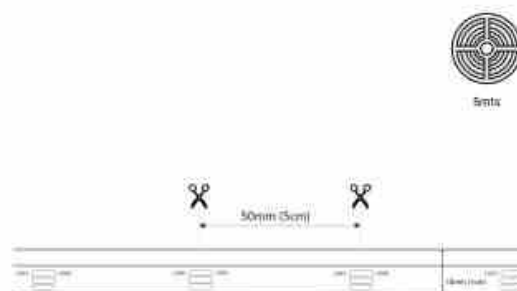

COB LED Strip 24V DC - CCT - Side emission - 12W/m - 10mm - IP20 - 5cm cut - 5-meters-roll

Ref. BLSCOB-24V12W-SIDE-IP20-CC

The CCT COB LED strip provides continuous and shadowless lighting. Highly flexible, it offers side light emission, perfect for edge highlighting, signage and signage. It has a power output of 12W/m and a luminous efficiency of 100lm/W. 5-meters-roll.

Product data

Hue	CCT
Kelvin (K)	2700 - 6500
Lumens (Lm)	1200
Efficiency (Lm/w)	100
CRI	90-95
Beam angle (°)	120
LED Type	COB
Dimmable	Yes
Nominal Voltage (V)	24V-DC
Use Outdoor	No
IP	IP20
Temperature range	-20°C ~ +40°C
Energy efficiency class	E
Certificates	CE, ROHS
Warranty	According to legal guarantee: 2 years
Power/m (W/m)	12
No. of chips/metre	560
Cutting distance (mm)	50

CCT / Dual White LED Strips

Adhesive	Yes
Track width (mm)	10
Length	5 mts
Width	10 mm