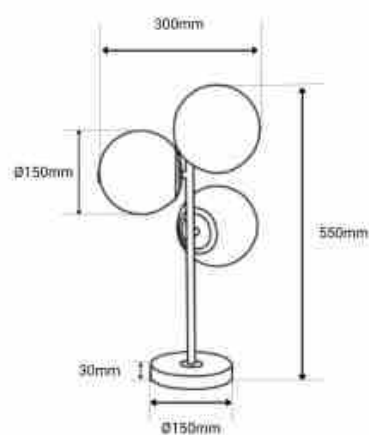

Triple crystal ball table lamp "ROM" - 3 x E27 - Ø 15cm

Ref. LD1019-150

The "ROM" table lamp stands out for its elegant aluminum structure available in gold or silver finish, with three delicate opal glass spheres. Perfect as a desk lamp, for side tables in the living room or as a bedside table lamp. **3 E27 G45 bulbs - NOT included**

Product data

| | |
|---------------------|----------------|
| Nominal Voltage (V) | 220 - 240 V/AC |
| Socket | E27 G45 |
| Material | Aluminium |
| Diffuser material | Glass |
| IP | IP20 |
| Certificates | CE, ROHS |
| Warranty | 10 years |
| Maximum power (W) | 40W |
| Width | 300mm |
| Height | 550mm |

Product variants

Reference

Attributes

LD1019-150-D

Colour - Gold

LD1019-150-CR

Colour - Chrome