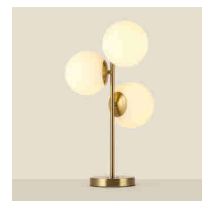

Triple crystal ball table lamp "ROM" - 3 x E27 - Ø 15cm

Ref. LD1019-150

The "ROM" table lamp stands out for its elegant aluminum structure available in gold or silver finish, with three delicate opal glass spheres. Perfect as a desk lamp, for side tables in the living room or as a bedside table lamp. **3 E27 G45 bulbs - NOT included**

Product variants

Reference

Attributes

LD1019-150-D

Colour - Gold

LD1019-150-CR

Colour - Chrome