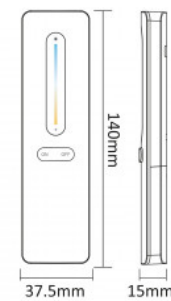

CCT remote control - 1 zone - RF 2.4Ghz - Mi Light - C3

Ref. C3

Mi Light 1 zone CCT remote control, with minimalist design and magnetic base. Allows you to easily and intuitively adjust the brightness and color temperature of your smart lights. Compatible with Mi Boxer/Mi Light products. Range up to 30 meters.

Remote

Remote Holder

Product data

Material	Polycarbonate
Use Outdoor	No
IP	IP20
Certificates	CE, ROHS
Warranty	5 years
Connectivity	RF
Battery Type	3V (AAA * 2PCS)
Colour control	CCT
Control Distance	30m
Length	37.5mm
Width	15mm
Height	140mm