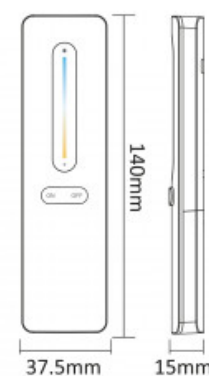

Product data

Material	Polycarbonate
Use Outdoor	No
IP	IP20
Certificates	CE, ROHS
Warranty	5 years
Connectivity	RF
Battery Type	3V (AAA * 2PCS)
Colour control	CCT
Control Distance	30m
Length	37.5mm
Width	15mm
Height	140mm

Remote