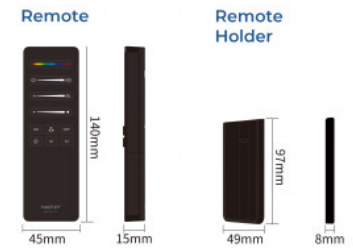

Remote control for LED strips SPI / IC - RGB - RGBW - RF 2.4Ghz - Mi Light - C6

Ref. C6

Remote control for Mi Boxer smart or digital RGB / RGBW LED strips. Allows you to adjust color, number of pixels, speed, and select dynamic modes. Includes magnetic base for easy installation and range up to 30 meters.