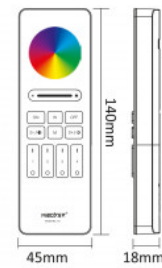

Remote Control - RGB + CCT - 4 Zones - RF 2.4Ghz - Mi Light - C5

Ref. C5

Mi Boxer 4 zone RGB + CCT remote control, with minimalist design and magnetic base. With 16 million colors to choose from, it allows you to adjust the color, brightness, saturation and color temperature of your smart lights. Compatible with Mi Boxer/Mi Light products. Range up to 30 meters.

Remote

Remote Holder

Product data

Material	Polycarbonate
Use Outdoor	No
IP	IP20
Certificates	CE, ROHS
Warranty	5 years
Connectivity	RF
Battery Type	3V (AAA * 2PCS)
Colour control	RGB+CCT
Control Distance	30m
Length	45mm
Width	49mm
Height	140mm