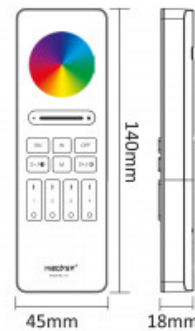

Product data

Material	Polycarbonate
Use Outdoor	No
IP	IP20
Certificates	CE, ROHS
Warranty	5 years
Connectivity	RF
Battery Type	3V (AAA * 2PCS)
Colour control	RGB+CCT
Control Distance	30m
Length	45mm
Width	49mm
Height	140mm

Remote