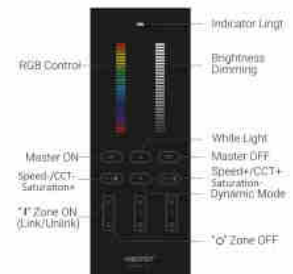

## Button Instruction

## Vertical Remote Control - RGB + CCT - 3 Zones - RF 2.4Ghz - Mi Light

### Ref. Y3

Mi Light 3 zones RGB + CCT vertical remote control. Allows you to easily and intuitively adjust the color, color temperature and brightness of your smart lights. Compatible with Mi Boxer/Mi Light products. Range up to 30 meters and anti-slip design.

### Product data

Material	Glass, Polycarbonate
Use Outdoor	No
IP	IP20
Certificates	CE, ROHS
Warranty	5 years
Connectivity	RF
Battery Type	3V (AAA * 2PCS)
Colour control	RGB, CCT
Control Distance	30m
Length	57mm
Width	44mm
Height	143mm