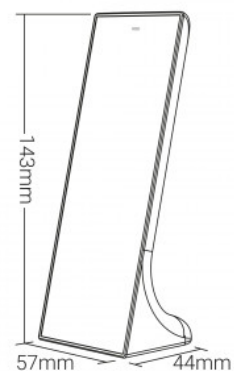

## Button Instruction

### Product data

Material	Glass, Polycarbonate
Use Outdoor	No
IP	IP20
Certificates	CE, ROHS
Warranty	5 years
Connectivity	RF
Battery Type	3V (AAA * 2PCS)
Colour control	RGB, CCT
Control Distance	30m
Length	57mm
Width	44mm
Height	143mm