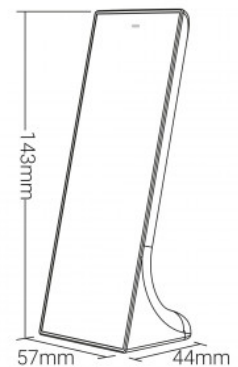

Button Instruction

Vertical Remote Control - Single Color - 3 Zones - RF 2.4Ghz - Mi Light

Ref. Y1

Mi Light 3-zone vertical single-color remote control. Allows you to easily and intuitively adjust the brightness of your smart lights. Compatible with Mi Boxer/Mi Light products. Range up to 30 meters and anti-slip design.

Product data

Material	Glass, Polycarbonate
Use Outdoor	No
IP	IP20
Certificates	CE, ROHS
Warranty	5 years
Connectivity	RF
Battery Type	3V (AAA * 2PCS)
Colour control	Monocolor
Control Distance	30m
Length	57mm
Width	44mm
Height	143mm