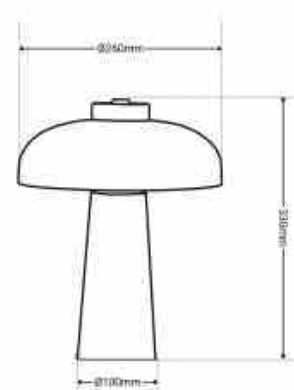

## "CEP" design table lamp - Marble base - 2 x G9

Ref. LN3026

The CEP table lamp combines the beauty of marble with a functional and elegant design. The light reflected in its aluminum shade highlights the natural texture of the stone, creating a sophisticated ambiance in any corner. Bring personality to your home with this unique table lamp. **\*\*G9 bulbs - NOT included\*\***

### Product data

Nominal Voltage (V)	220 - 240 V/AC
Socket	G9
Material	Aluminium, Marble
Use Outdoor	No
IP	IP20
Certificates	CE, ROHS
Warranty	10 years
Maximum power (W)	5
Style	Minimalist, Design
Width	260
Height	330
Depth	260