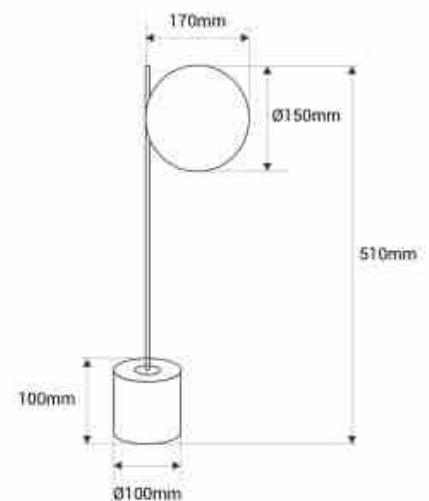

Crystal ball table lamp "LICRU" - E27 - Ø 15cm

Ref. LD1020-150

"LICRU" table lamp with a gray marble base and a spherical opal glass lampshade. Add a touch of distinction to your home with this elegant and minimalist lamp. Perfect as a desk lamp or for living room side tables. Available in gold or chrome. **E27 G45 bulb - NOT included**

Product data

Nominal Voltage (V)	220 - 240 V/AC
Socket	E27
Material	Aluminium, Marble
Diffuser material	Glass
Use Outdoor	No
IP	IP20
Certificates	CE, ROHS
Warranty	10 years
Maximum power (W)	40W
Width	170mm
Height	510mm

Product variants

Reference

Attributes

LD1020-150-D

Colour - Gold

LD1020-150-CR

Colour - Chrome