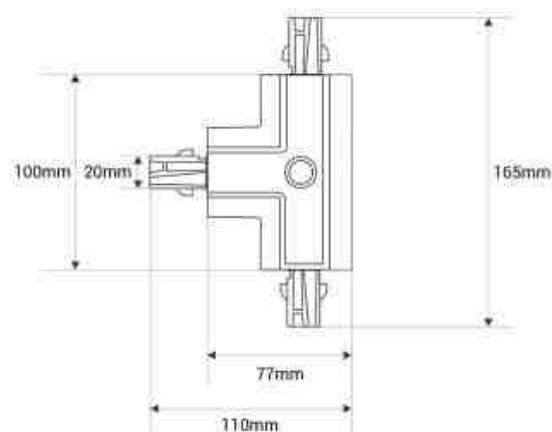

## Rigid tee for recessed three-phase rail - RIGHT

### Ref. BTTE-GB04-D

RIGHT "T" joint for recessed three-phase rails. Designed to connect three sections of three-phase rail at 90° angles, offering a precise and functional installation. Available in black and white.

### Product data

Material	Aluminium, Polycarbonate
Certificates	CE, ROHS
Warranty	10 years
Track Type	Triphasic
Length	165mm
Width	110mm

**Product variants**

Reference	Attributes	
BTTE-GB04-D-N	Colour - Black	
BTTE-GB04-D-B	Colour - White	