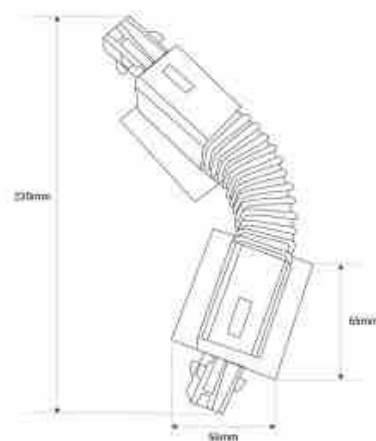

## Flexible connection for embedded three-phase track

### Ref. BTTE-GB06

Flexible joint for recessed three-phase rails, the most versatile accessory for installations that allows to create the desired angle in a simple way. Available in black and white.

### Product data

Certificates	CE, ROHS
Warranty	According to legal guarantee: 2 years
Track Type	Triphasic
Length	230mm

**Product variants**

**Reference**

**Attributes**

BTTE-GB06-N

Colour - Black

BTTE-GB06-B