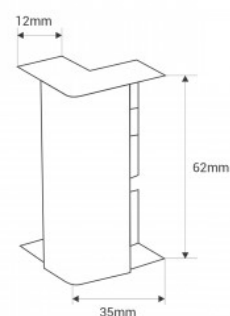

Corner connector for base profile (BXT-635/636)

Ref. BXT-635/636-CONNECTOR-N

Profile corner connectors for sockets, part number BXT-635/636, available in black. This set includes one connector for inside corner and one for outside corner, made of polycarbonate. It provides a professional and elegant finish to your installations.