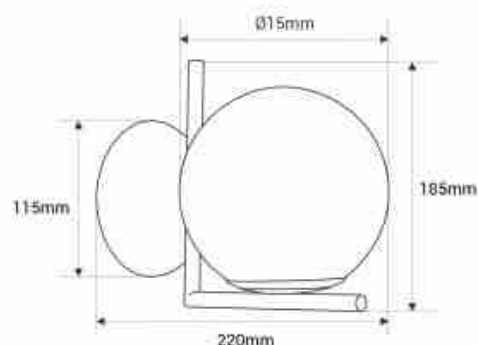

## Wall lamp glass globe "ATOM" - E27 - Ø 15cm

### Ref. LD1022-150

"ATOM" wall sconce with a classic contemporary style, combining a 15 cm diameter opal glass sphere with a refined aluminum support. Its timeless and sophisticated design brings a touch of understated elegance to any space. Available with stand in gold, chrome or red finish. \*\*It accepts one E27-G45 bulb - NOT included\*\*.

### Product data

Nominal Voltage (V)	220 - 240 V/AC
Socket	E27 G45
Material	Metal
Diffuser material	Glass
Use Outdoor	No
IP	IP20
Certificates	CE, ROHS
Warranty	10 years
Maximum power (W)	40W
Length	220mm
Width	Ø150mm
Height	185mm