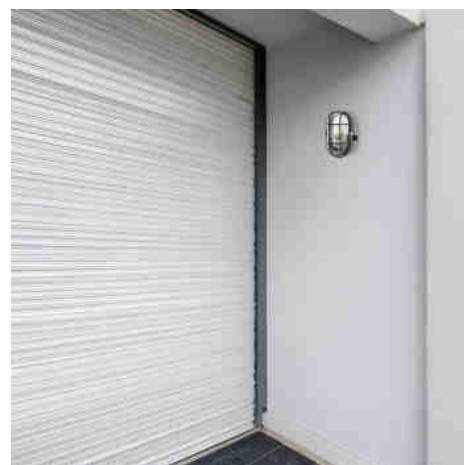

Outdoor turtle-style wall light in polycarbonate - 1 x E27

Ref. L5078-E27-N

Oval outdoor wall light oval turtle type made of polycarbonate with glass diffuser. Resistant and functional design for outdoor areas. **It admits E27 LED bulb (maximum diameter 60mm)- NOT included**.

Product data

Dimmable	No
Nominal Voltage (V)	220 - 240 V/AC
Socket	E27
Orientable	No
Material	Polycarbonate
Diffuser material	Glass
Use Outdoor	Yes
IP	IP44
Certificates	CE, ROHS
Warranty	10 years
Maximum power (W)	60W
Connection	Light point
Length	180
Width	100
Depth	100