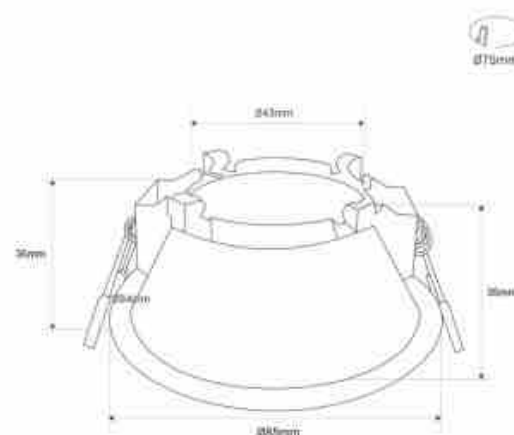

KIT Aro round downlight Ø85mm + LED Module MR16 5W

Ref. K930-75-R-B1355

Lighting kit consisting of: Low UGR round Ø85mm recessed ring - 6 Colors available: white, black, white/black, white/silver, white/gold, white/red. 5W MR16 LED module - Available in 3 shades: warm white (3000K), neutral (4000K) and cold (6000K).

Product data

Hue	Cool white, Neutral white, Warm white
Kelvin (K)	3000, 6000, 4000
Lumens (Lm)	500
Efficiency (Lm/w)	100
CRI	80
UGR	UGR18
Power (W)	5
Nominal Voltage (V)	220 - 240 V/AC
Material	Polycarbonate
Use Outdoor	No
IP	IP20
Certificates	CE, ROHS
Warranty	According to legal guarantee: 2 years
Cutting dimensions (mm)	Ø75mm
Width	Ø85mm
Depth	36mm

Product variants

Reference	Attributes	
K930-75-R-N-B1355-BF	Colour - Black,Colour temperature - Cool White	
K930-75-R-B-B1355-BF	Colour - White,Colour temperature - Cool White	
K930-75-R-BR-B1355-BF	Colour - Red,Colour temperature - Cool White	
K930-75-R-BD-B1355-BF	Colour - Gold,Colour temperature - Cool White	
K930-75-R-BP-B1355-BF	Colour - Silver,Colour temperature - Cool White	
K930-75-R-BN-B1355-BF	Colour temperature - Cool White,Colour - White - Black	
K930-75-R-N-B1355-BN	Colour - Black,Colour temperature - Neutral White	
K930-75-R-B-B1355-BN	Colour - White,Colour temperature - Neutral White	