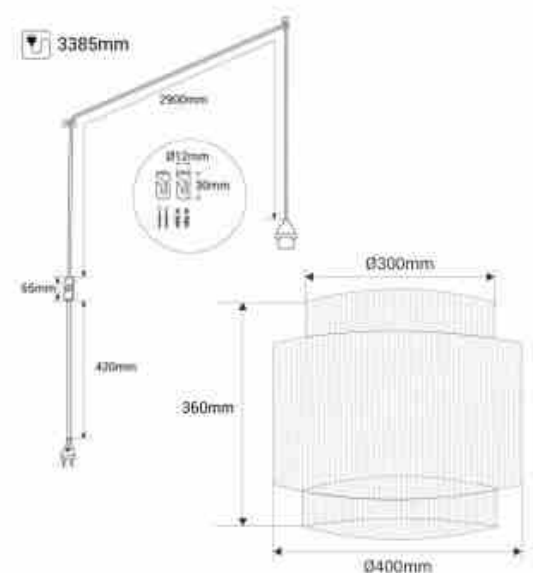

## Jute hanging lamp "RAWA" with switch and plug - E27

### Ref. K190-C

Hanging lamp "RAWA", handcrafted in jute with high quality finishes. Its weave diffuses the light in a warm and subtle way, enhancing its texture. It includes a 3.38 m long cable with switch, plug and two decentralizing hooks, which allow a customized installation and adjustment. Cord with switch available in white, black and natural rope to fit any space. \*\*E27 bulb - NOT included\*\*.

### Product data

Nominal Voltage (V)	220 - 240 V/AC
Frequency (Hz)	50 - 60
Socket	E27
Orientable	No
Material	Jute
Use Outdoor	No
IP	IP20
Certificates	CE, ROHS
Warranty	10 years
Maximum power (W)	60W
Style	Natural
Connection	Plug

**Product variants**

Reference	Attributes	
K190-C-B	Colour - White	
K190-C-CU	Colour - Rope	
K190-C-N	Colour - Black	