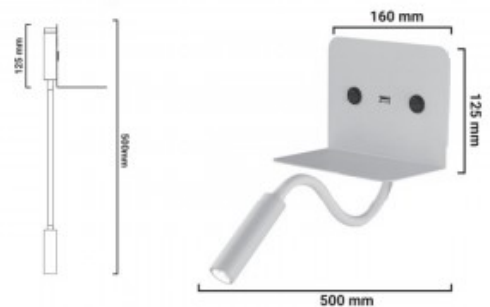

SLANGE" 3W LED wall light for reading, swiveling and USB charging base

Ref. LN1510-USB

Aluminum reading light with 3W adjustable spotlight and 6W courtesy light, available in white and black. Includes USB charging base for mobile devices. 3+6W 230V Warm white 3000K 450lm 30° optics IP20

Product data

Hue	Warm white
Kelvin (K)	3000
Lumens (Lm)	420
CRI	80-85
Beam angle (°)	30
Dimmable	No
Power (W)	3
Nominal Voltage (V)	220 - 240 V/AC
Frequency (Hz)	50 - 60
Sensor	No
Orientable	Yes
Dimensions (mm) LxH	500 x 160
Material	Aluminium
Diffuser material	Polycarbonate
Use Outdoor	No
IP	IP20
Lifetime (h)	25000
Energy efficiency class	F

Certificates	CE, ROHS
Warranty	According to legal guarantee: 2 years
Style	Minimalist
Length	500mm
Width	160mm
Height	125mm

Product variants

Reference	Attributes	
LN1510-B-USB	Colour - White	
LN1510-N-USB	Colour - Black	