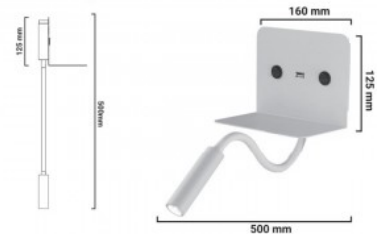

SLANGE" 3W LED wall light for reading, swiveling and USB charging base

Ref. LN1510-USB

Aluminum reading light with 3W adjustable spotlight and 6W courtesy light, available in white and black. Includes USB charging base for mobile devices. 3+6W 230V Warm white 3000K 450lm 30° optics IP20

Product data

Hue	Warm white
Kelvin (K)	3000
Lumens (Lm)	420
CRI	80-85
Beam angle (°)	30
Dimmable	No
Power (W)	3
Nominal Voltage (V)	220 - 240 V/AC
Frequency (Hz)	50 - 60
Sensor	No
Orientable	Yes
Dimensions (mm) LxH	500 x 160
Material	Aluminium
Diffuser material	Polycarbonate
Use Outdoor	No
IP	IP20
Lifetime (h)	25000
Energy efficiency class	F

Certificates	CE, ROHS
Warranty	According to legal guarantee: 2 years
Style	Minimalist
Length	500mm
Width	160mm
Height	125mm

Product variants

Reference	Attributes	
LN1510-B-USB	Colour - White	
LN1510-N-USB	Colour - Black	