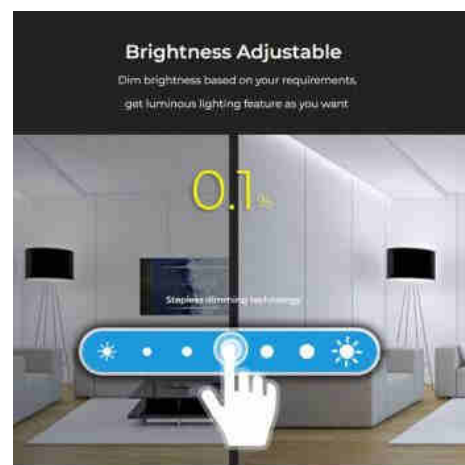

**4-zone individual control**  
Each zone control countless lamps or controllers.

## Dotykowy panel sterowania CCT RF - 4 strefy - Biały - Mi-Light